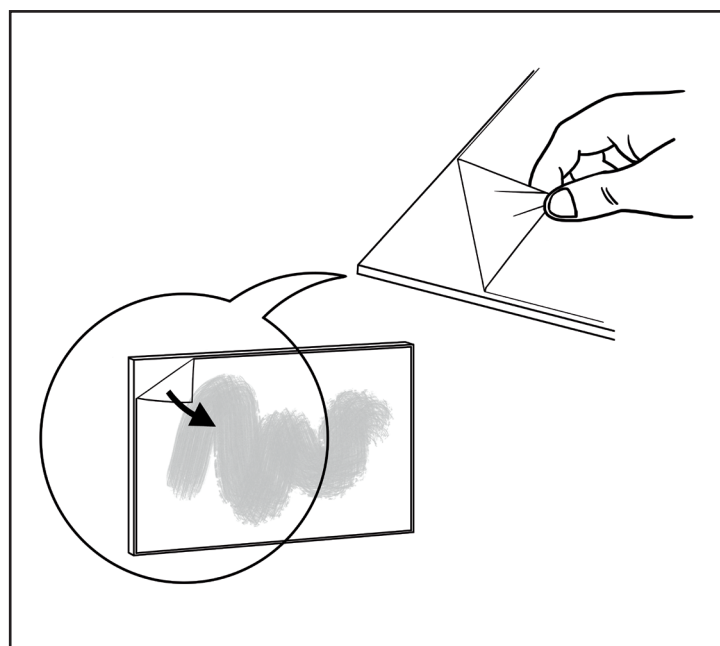

ACRILYC GLASS or METAL PRINT With folding wall hook

USER MANUAL
Ref 11 / NOSC11 V9

1

2

3

4

ACRYLIC or METAL CANVAS PRINT With aluminium wall hook

Be sure to use dowels and screws that are suitable for your wall.

Screws are not included.

Prints on acrylic glass only: remove the protective film after mounting the board.

Maintenance:

Clean with a soft cloth and glass cleaner. We do not recommend the use of paper towels as they are abrasive.