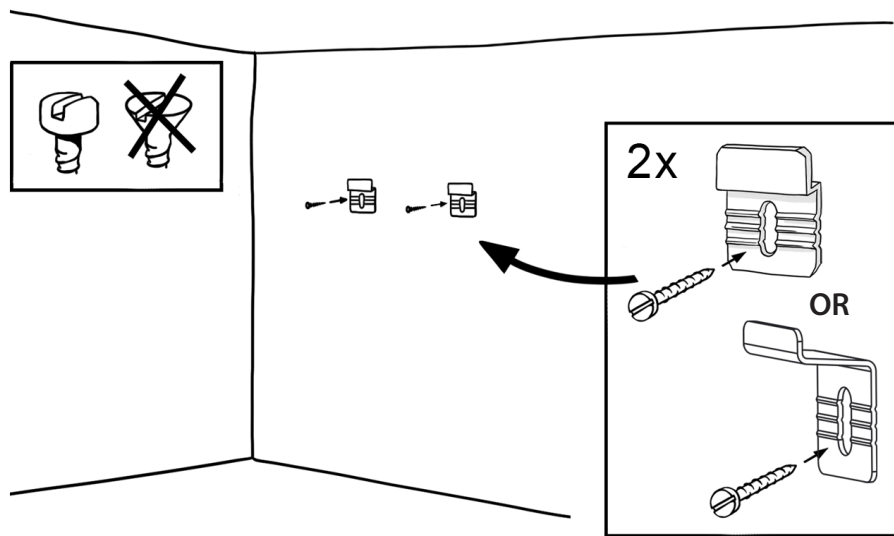

ACRILYC GLASS or METAL PRINT With folding wall hook

USER MANUAL
Ref 11 / NOSC11 V9

1

2

3

4

ACRYLIC or METAL CANVAS PRINT With aluminium wall hook

Be sure to use dowels and screws that are suitable for your wall.

Screws are not included.

Prints on acrylic glass only: remove the protective film after mounting the board.

Maintenance:

Clean with a soft cloth and glass cleaner. We do not recommend the use of paper towels as they are abrasive.